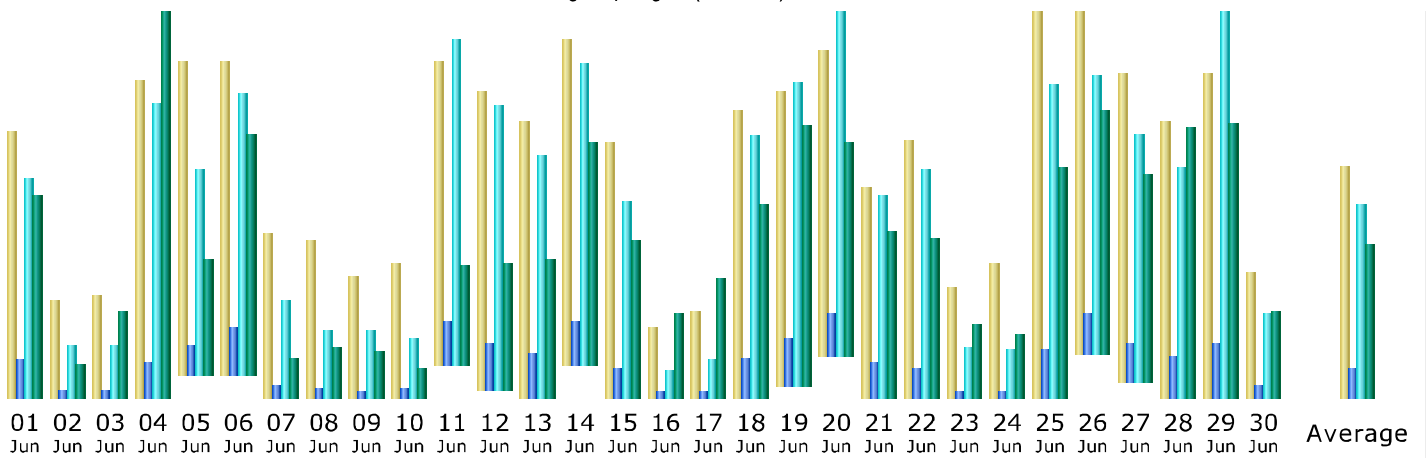

Day	Number of visits	Pages	Hits	Bandwidth
01 Jun 2012	96	521	2,960	130.42 MB
02 Jun 2012	35	103	700	21.83 MB
03 Jun 2012	37	107	713	55.52 MB
04 Jun 2012	115	491	3,990	247.30 MB
05 Jun 2012	113	389	2,775	73.23 MB
06 Jun 2012	113	621	3,809	154.94 MB
07 Jun 2012	59	155	1,330	25.75 MB
08 Jun 2012	57	136	925	32.81 MB
09 Jun 2012	44	86	921	28.89 MB
10 Jun 2012	48	121	811	18.34 MB
11 Jun 2012	109	552	4,409	63.07 MB
12 Jun 2012	108	612	3,830	80.52 MB
13 Jun 2012	100	585	3,293	88.26 MB
14 Jun 2012	117	564	4,063	141.83 MB
15 Jun 2012	92	394	2,649	101.43 MB
16 Jun 2012	25	59	368	53.82 MB
17 Jun 2012	31	73	509	75.57 MB
18 Jun 2012	104	526	3,551	124.55 MB
19 Jun 2012	106	626	4,095	167.11 MB
20 Jun 2012	110	574	4,667	136.60 MB
21 Jun 2012	76	470	2,755	106.27 MB
22 Jun 2012	93	403	3,092	102.55 MB
23 Jun 2012	40	79	690	47.89 MB
24 Jun 2012	48	84	661	40.82 MB
25 Jun 2012	139	643	4,253	147.92 MB
26 Jun 2012	123	540	3,756	155.82 MB
27 Jun 2012	111	522	3,342	133.09 MB
28 Jun 2012	100	556	3,109	173.67 MB
29 Jun 2012	117	737	5,222	177.19 MB
30 Jun 2012	45	149	1,137	55.08 MB
Average	83	382	2,612	98.74 MB
Total	2,511	11,478	78,385	2.89 GB

Days of week