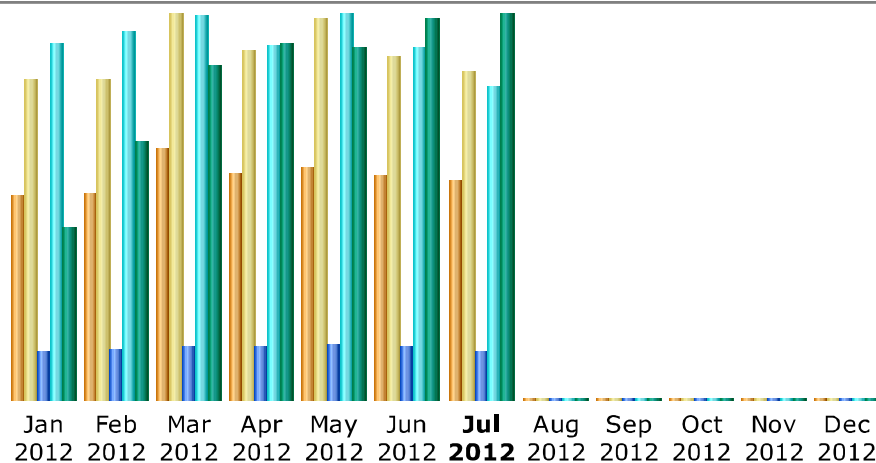

### Summary

<b>Reported period</b>	Month Jun 2012				
<b>First visit</b>	01 Jun 2012 - 07:12				
<b>Last visit</b>	30 Jun 2012 - 23:41				
	Unique visitors	Number of visits	Pages	Hits	Bandwidth
Viewed traffic *	<b>1,638</b>	<b>2,511</b> (1.53 visits/visitor)	<b>11,478</b> (4.57 Pages/Visit)	<b>78,385</b> (31.21 Hits/Visit)	<b>2.89 GB</b> (1207.95 KB/Visit)
Not viewed traffic *			<b>3,753</b>	<b>29,626</b>	<b>1.19 GB</b>

\* Not viewed traffic includes traffic generated by robots, worms, or replies with special HTTP status codes.

### Monthly history

Month	Unique visitors	Number of visits	Pages	Hits	Bandwidth
Jan 2012	1,500	2,345	10,934	79,424	1.31 GB
Feb 2012	1,510	2,341	10,999	82,185	1.95 GB
Mar 2012	1,838	2,820	11,828	85,363	2.54 GB
Apr 2012	1,648	2,557	11,869	78,898	2.71 GB
May 2012	1,699	2,798	12,105	85,644	2.66 GB
Jun 2012	1,638	2,511	11,478	78,385	2.89 GB
<b>Jul 2012</b>	<b>1,607</b>	<b>2,398</b>	<b>10,918</b>	<b>69,643</b>	<b>2.92 GB</b>
Aug 2012	0	0	0	0	0
Sep 2012	0	0	0	0	0
Oct 2012	0	0	0	0	0
Nov 2012	0	0	0	0	0
Dec 2012	0	0	0	0	0
<b>Total</b>	<b>11,440</b>	<b>17,770</b>	<b>80,131</b>	<b>559,542</b>	<b>16.98 GB</b>